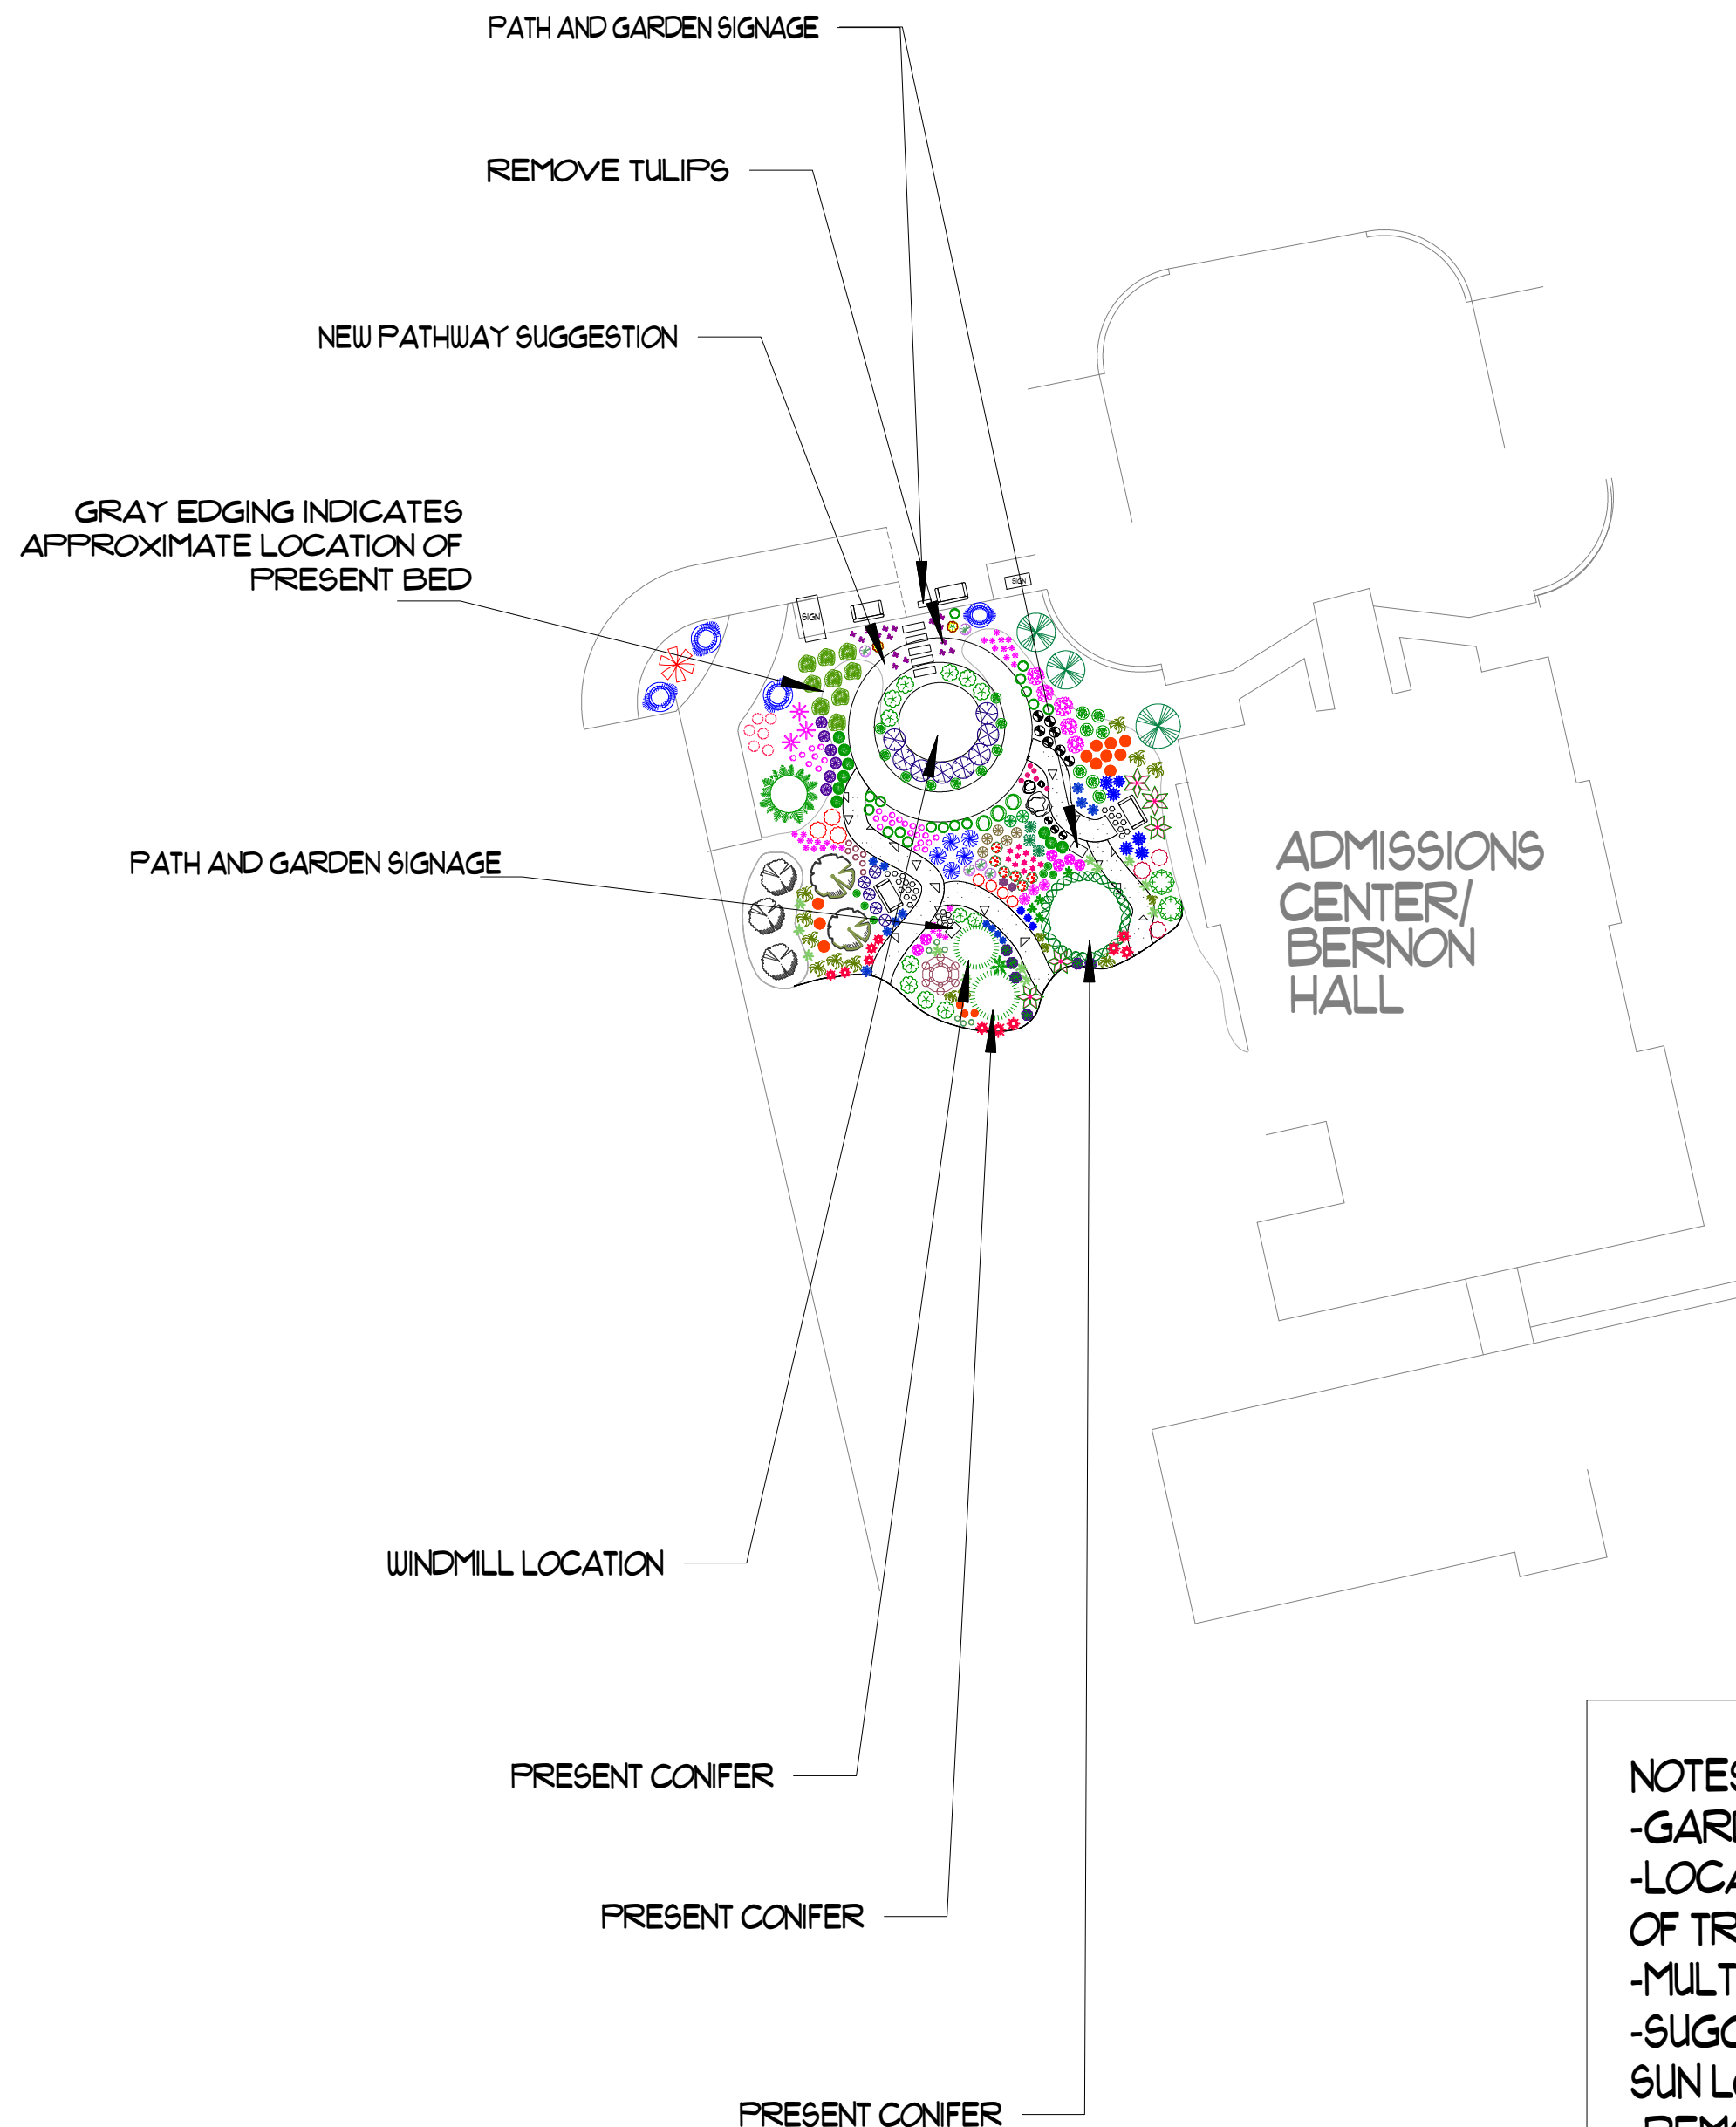

Landscape Design by:
Sara Abbass
 Spadefoot Design and Construction

Date: 6/22/2022

Landscape Plan:
 Hofstra Admissions Center

Scale: 1" = 30'

Revision #: 1

LEGEND	
COMMON NAME	BOTANICAL NAME
FLOWER, ANNUAL	
GERANIUM, PINK	PELAGONIUM
FLOWER, BULB	
ALLIUM	ALLIUM
TULIP, MIXED	TULIPA
FLOWER, FERN	
CHRISTMAS FERN	POLYSTICHUM ACROSTICHOIDES
FERN, CINNAMON	OSMUNDA CINNAMOMEA
MARGINAL WOOD FERN	DRYOPTERIS MARGINALIS
FLOWER, GRASS	
GRASS, LITTLE BLUESTEM	SCHIZACHYRIUM SCOPARIUM
GRASS, PRAIRIE DROPSEED	SPOROBOLUS HETEROLEPIS
GRASS, SWITCH SHENANDOAH	PANICUM VIRGATUM 'SHENANDOAH'
GRASS, TUFTED HAIR	DESCHAMPSIA CESPITOSA
SEDGE, APPALACHIAN	CAREX APPALACHICA
FLOWER, PERENNIAL	
ANISE HYSSOP	AGASTACHE FOENICULUM
ASTER, RAYDON'S FAVORITE	ASTER
ASTER, WHITE WOOD ASTER	EURYBIA DIVARICATA
BEARDTONGUE, FOXGLOVE	PENSTEMON DIGITALIS
BEE BALM	MONARDA DIDYMA
BLUNT MOUNTAIN MINT	PHYCNANTHEMUM MUTICUM
BUTTERFLY WEED	ASCLEPIAS TUBEROSA
COLUMBINE	AQUILEGIA CANADENSIS
CONEFLOWER, PALE	ECHINACEA PALLIDA
CONEFLOWER, PURPLE	ECHINACEA PURPUREA
COREOPSIS MOONBEAM	COREOPSIS VERTICILLATA
COREOPSIS THREADLEAF	COREOPSIS VERTICILLATA
CULVER'S ROOT	VERONICASTRUM VIRGINICUM
FOAMFLOWER	TIARELLA SPECIES
GAY BUTTERFLY WEED, SWAMP MILKWEED	ASCLEPIAS INCARNATA
INDIGO, BLUE FALSE	BAPTISIA AUSTRALIS
JOE PYE WEED, DWARF	EUPATORIUM DUBIUM 'BABY JOE'
JOE PYE WEED	EUPATORIUM PURPUREUM
PHLOX, CREEPING	PHLOX SUBULATA
THREADLEAF MOUNTAIN MINT	PHYCNANTHEMUM TENUIFOLIUM
VERBENA, HOARY VERVAIN	VERBENA STRICTA
SHRUB, DECIDUOUS	
BLACK CHOKEBERRY	ARONIA MELANOCARPA
BLUEBERRY	VACCINIUM CORYMBOSUM
CREPEMYRTLE, PINK	LAGERSTROEMIA 'SEMINOLE'
HYDRANGEA, OAK-LEAF	HYDRANGEA QUERCIFOLIA
LOWBUSH BLUEBERRY	VACCINIUM ANGUSTIFOLIUM
ROSE, CAROLINA	ROSA CAROLINA
SHRUBBY ST. JOHN'S WORT	HYPERICUM PROLIFICUM
SWEETSPIRE, LITTLE HENRY	ITEA VIRGINICA 'LITTLE HENRY'
SHRUB, EVERGREEN BROADLEAF	
INKBERRY SHAMROCK	ILEX GLABRA
SHRUB, EVERGREEN CONIFER	
CYPRESS, HINOKI, GOLDEN	CHAMAECYPARIS OBTUSA 'AUREA'
PINE, DWARF WHITE	PINUS DWARF WHITE
YEW, UPRIGHT	TAXUS BACCATA 'FASTIGIATA ROBUSTA'
TREE, DECIDUOUS	
REDBUD - EASTERN	CERCIS CANADENSIS
SERVICEBERRY	AMELANCHIER CANADENSIS
TREE, EVERGREEN	
CEDAR, EASTERN RED	JUNIPERUS VIRGINIANA
CEDAR	CEDRUS LIBANI SSP. STENOCOMA
PINE, EASTERN WHITE	PINUS STROBUS